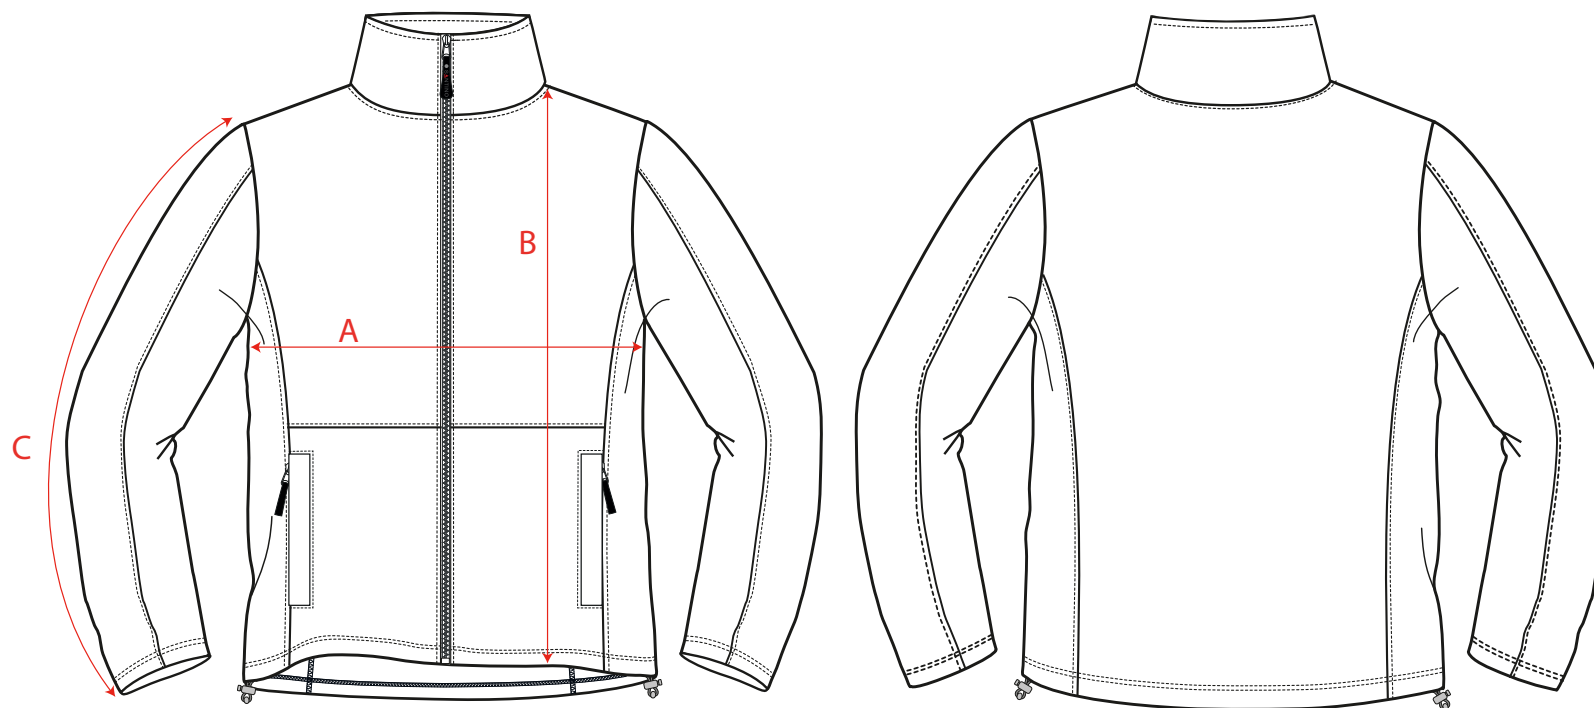

## POLARFLEECE JACKET **BORMIO**

Sizes	S	M	L	XL	XXL	3XL	4XL	5XL	7XL
A Chest	54	57	60	63	66	69	72	75	81
B Length	72	74	76	78	80	82	84	86	88
C Sleeve Length	62	63	64	65	66	67	68	69	70

\*The tolerance on the length and width is 2cm