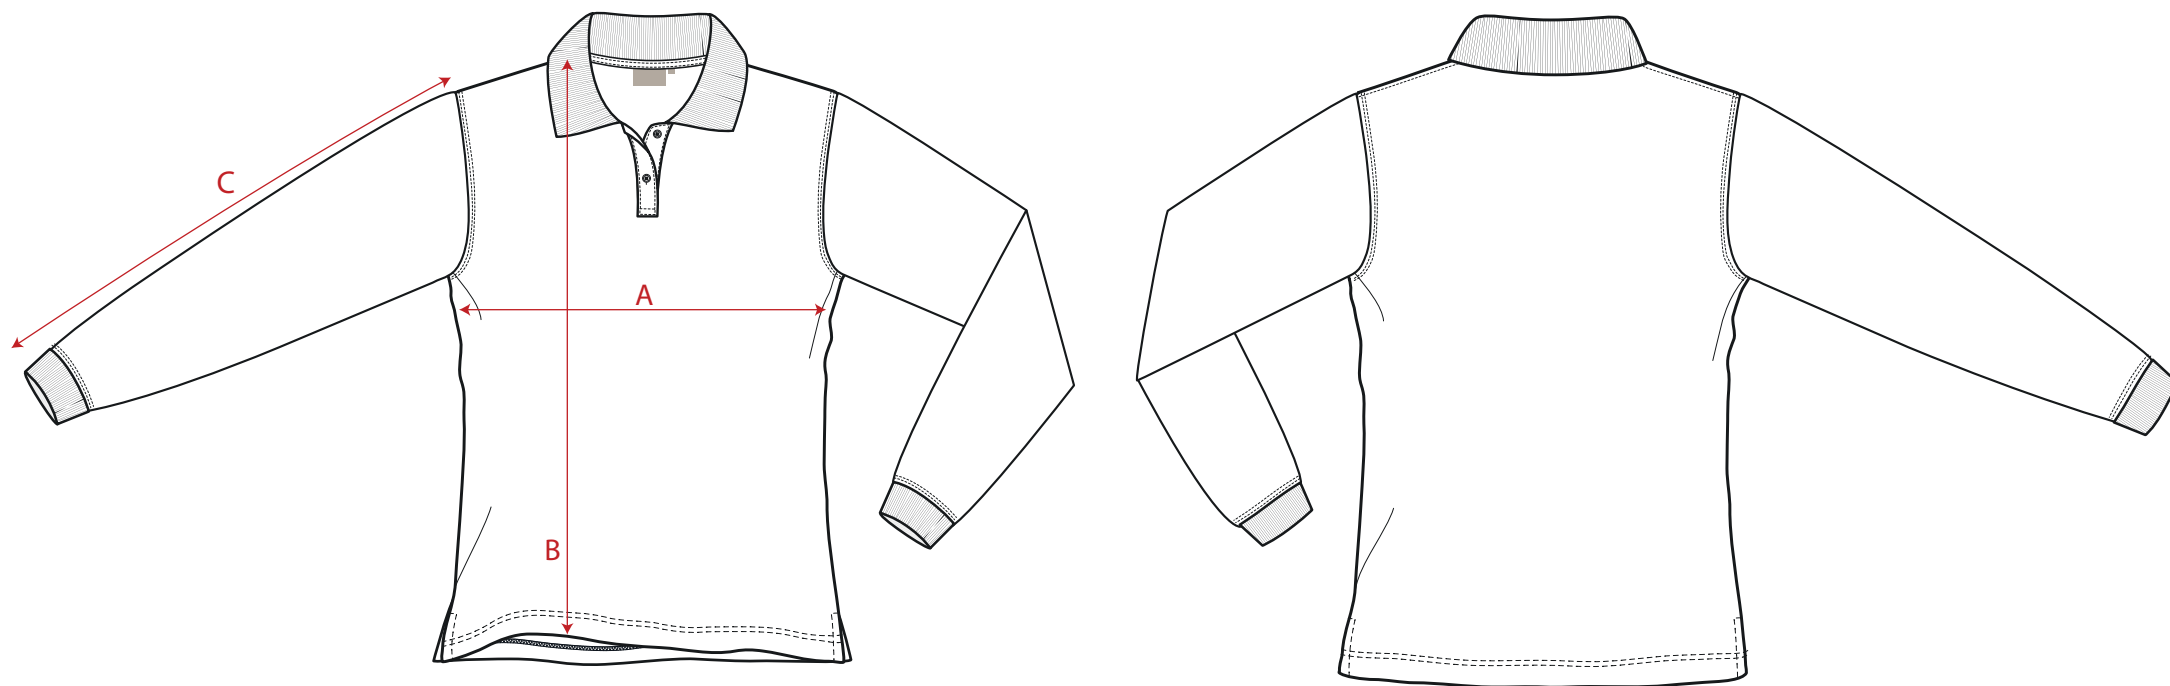

POLOSHIRT LONGSLEEVE **MATT LADIES**

Sizes	XS	S	M	L	XL	XXL	3XL
A Chest	43	46	49	52	55	58	61
B Front Length	63	65	67	69	71	73	75
C Sleeve Length (incl. cuff)	59	60	61	62	63	64	65

*The tolerance on the length and width is 2cm