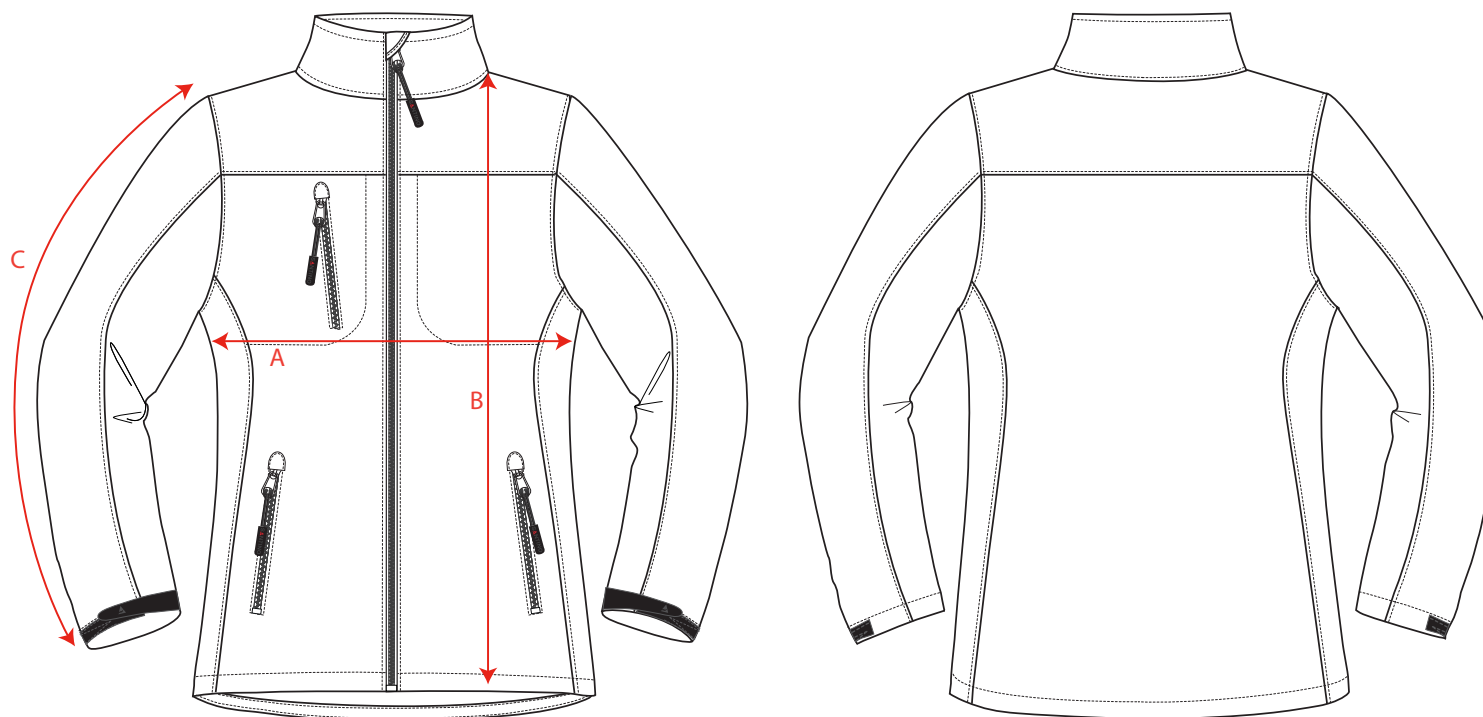

## SOFTSHELL JACKET **SOUL LADIES**

Sizes	XS	S	M	L	XL	XXL
A Chest	48	50	52	54	56	58
B Front Length	59	61	63	65	67	69
C Sleeve Length	60	61	62	63	64	65

\*The tolerance on the length and width is 2cm